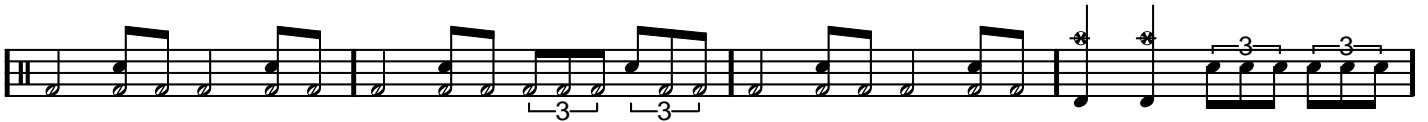

HOLIDAY

SHUFFLE ROCK

♪ = ♪

♩ = 148

GREEN DAY
TRANSCRIPTION: MIGRO 06

INTRO

3

A