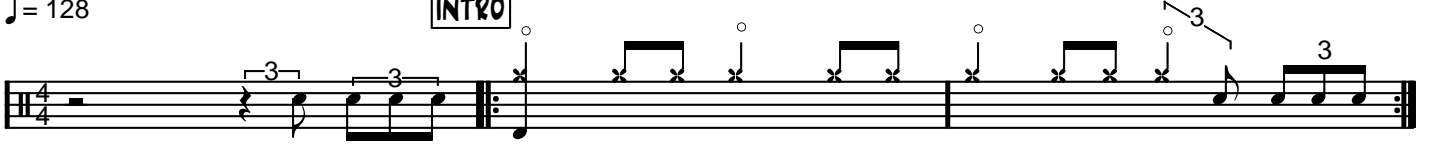

## BLUES SHUFFLE SONG

GARY MOORE

TRANSCRIPTION: MIGRO 02

$\text{♩} = 128$

INTRO

A  $\text{♩}$  TRIOLEN SIM.

0.11/0.52/1.52

0.22/1.07/2.07